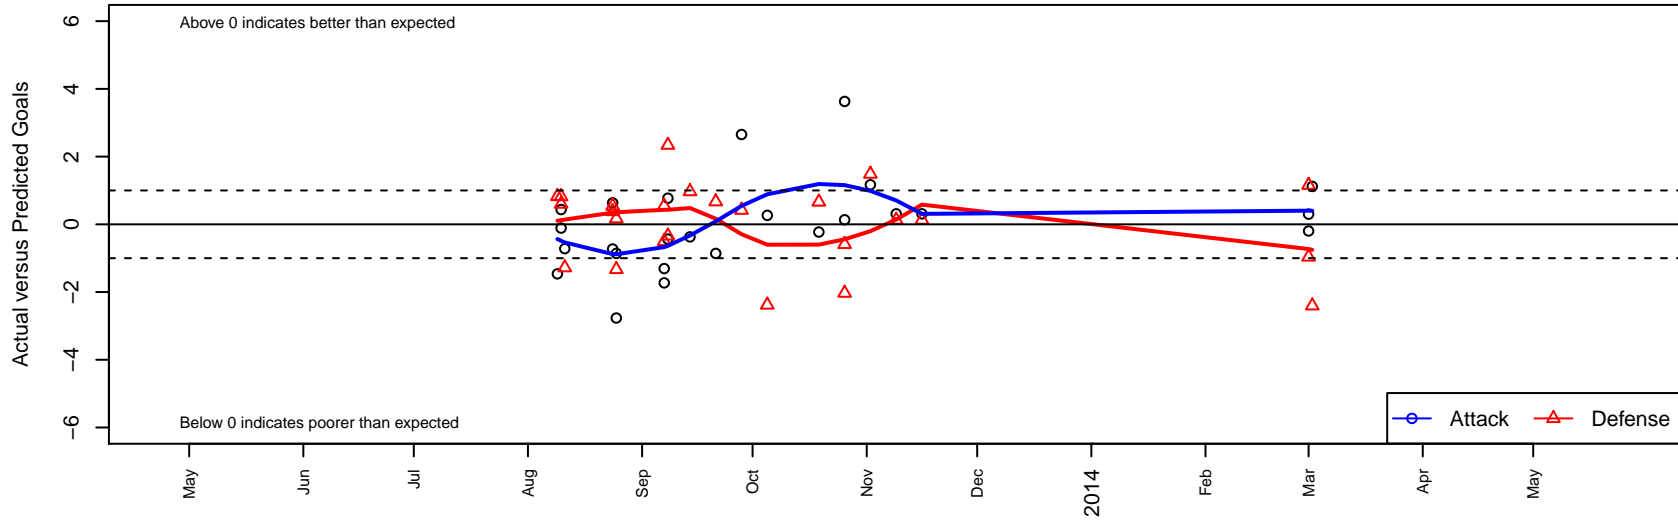

SSC Shadow Elite Oliver G99

Spokane SC Shadow
 Spokane Valley, WA
 G99 total strength=941
 attack=1.86 defense=1.43
 fall league = PSPL-Inland Div 1 U14
 alt names used:
 Spokane Shadow SSC Shadow Elite
 SSC Shadow Elite G99
 SSC SHADOW ELITE GU99 (WA)
 SSC Shadow - Oliver [G99]
 SSC SHADOW ELITE GU99 (WA) [Oliver]
 SSC SHADOW SSC ELITE G99 OLIVER (WA)

Venues played:
 Les Schwab NW Cup Girls U14 Challenge U14
 River City Challenge Girls U-14 Gold U14
 Pend Oreille Cup GU14
 PSPL-Inland Div 1 U14
 Blue Mtn Exchange Group A U14

SSC Shadow Elite Oliver G99
 Dots are actual minus expected GF (blue circles) and GA (red triangles).
 Blue line is smoothed change in attack strength. Red is smoothed change in defense strength.